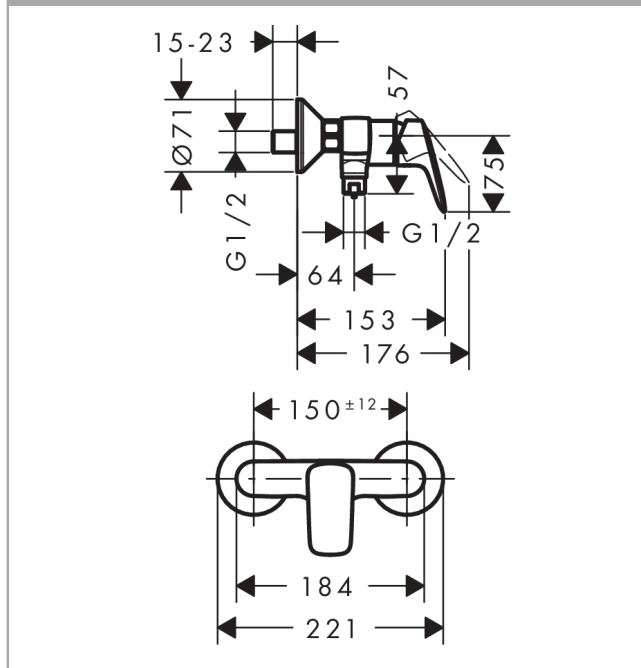

Scale drawing