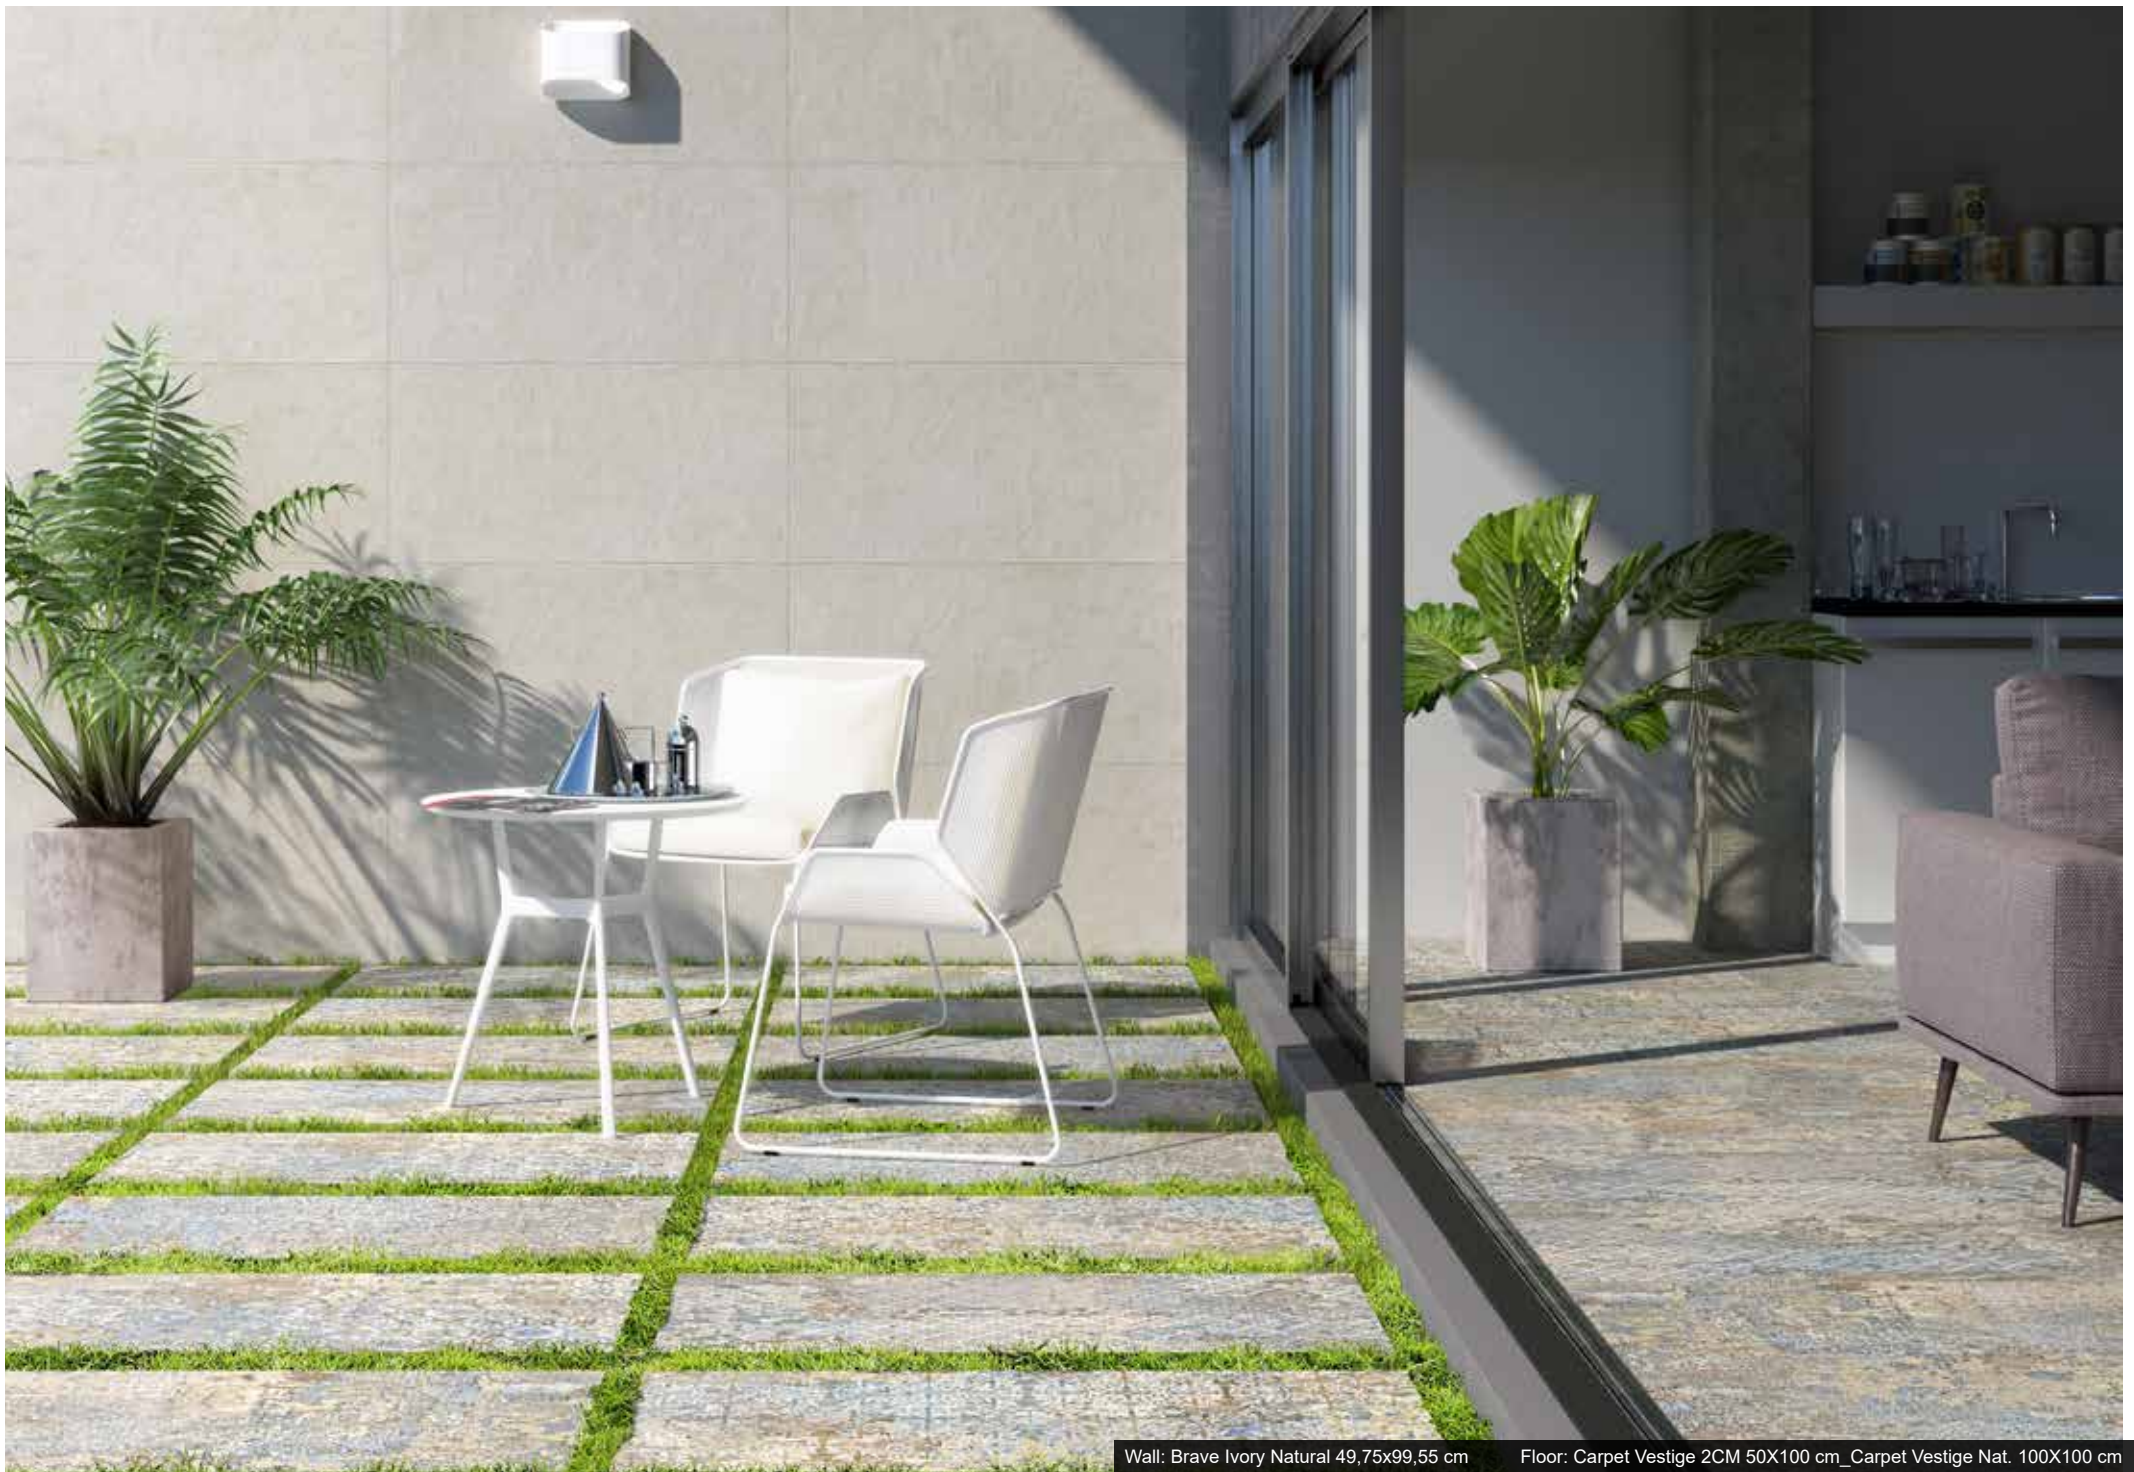

20

21

Wall: Brave Ivory Natural 49,75x99,55 cm Floor: Carpet Vestige 2CM 50X100 cm_Carpet Vestige Nat. 100X100 cm