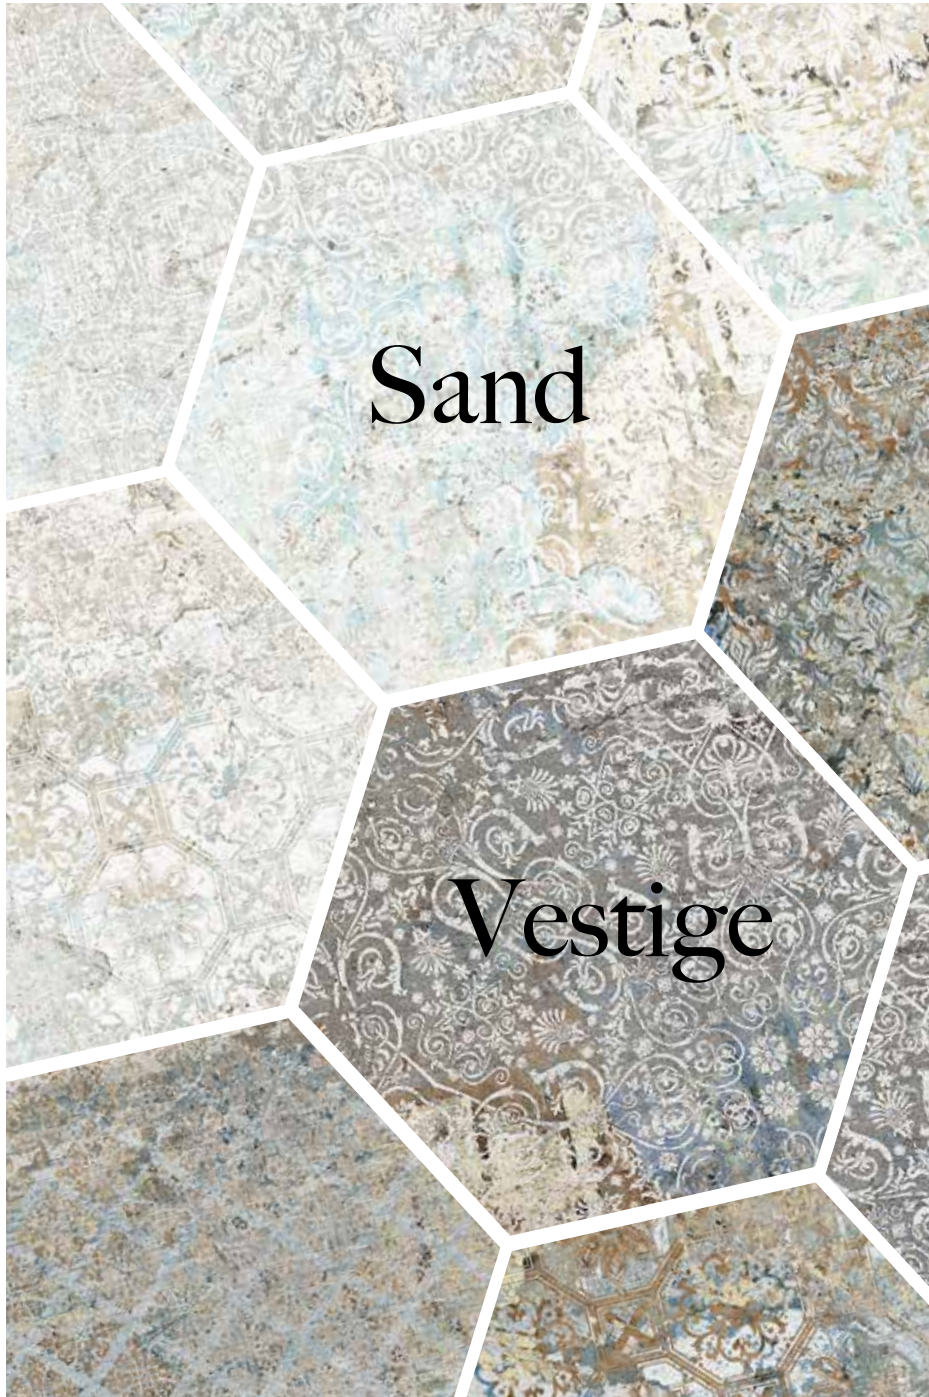

CARPET

Sand

Vestige

CARPET

Exquisite craftsmanship for your home finished with the highest quality –
Carpet Collection by Ceramicas Aparici

Two tonalities – Vestige and Sand – have arisen from the creation of this porcelain collection characterized by its modern designs and great variation among pieces. Warm and decorative: rugs have a major influence on the aura of any room and radiate homeliness. This has been our inspiration when designing these unique and exceptional pieces in sizes 100x100cm and 50x100cm which will exude elegance and zest for life anywhere in your home. For floor and wall, Carpet can be featured in a kitchen, bathroom and living rooms alike. An additional touch of finesse comes in the shape of our décor piece finished in gold and a matching mosaic tile for wet areas.