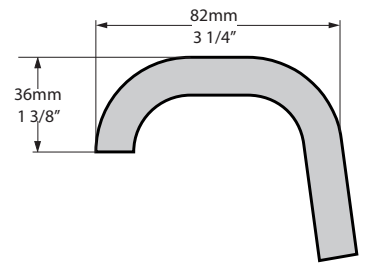

York

YOR-N-xx-OF + YOR-B-xx

Top view

Side view

Front view

Rim Detail

Section AA

Section BB

Shown with K31 waste kit

Tap holes can be drilled by installer
Armaturenlöcher können leicht vom Installateur
gebohrt werden
Les trous de robinetterie peuvent être percés
par l'installateur
Pueden ser perforados por el instalador
I fori per rubinetti possono essere
perforati dall'installatore

*All measurements subject to +/-5% tolerance