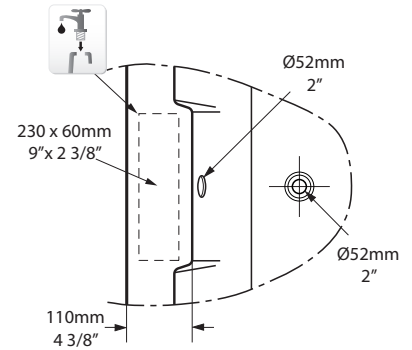

Related collections

Drayton 40 basin

Bosa 112 vanity

York

YOR-N-xx-OF + YOR-B-xx

Top view

Side view

Front view