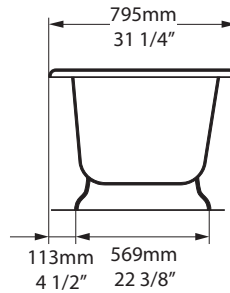

Related collections

Drayton 40 basin

Bosa 112 vanity

York

YOR-N-xx-OF + YOR-B-xx

Top view

Side view

Front view