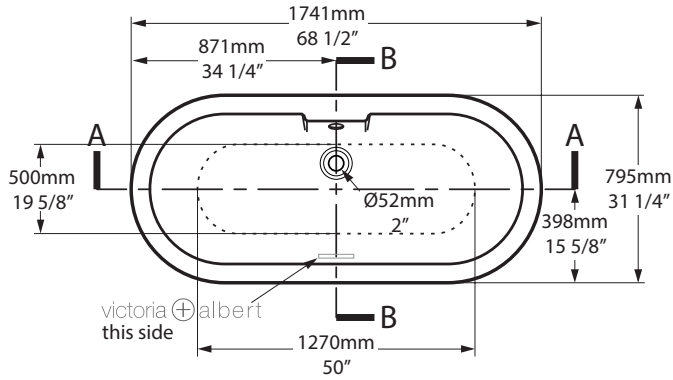

Related collections

Drayton 40 basin

Bosa 112 vanity

York

YOR-N-xx-OF + YOR-B-xx

Top view

Side view

Front view