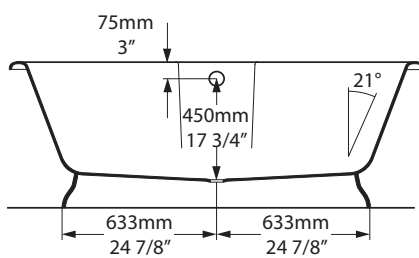

York

YOR-N-xx-OF + YOR-B-xx

Top view

Side view

Front view

Rim Detail

Section AA

Section BB

Shown with K31 waste kit

Tap holes can be drilled by installer
Armaturenlöcher können leicht vom Installateur
gebohrt werden
Les trous de robinetterie peuvent être percés
par l'installateur
Pueden ser perforados por el instalador
I fori per rubinetti possono essere
perforati dall'installatore

*All measurements subject to +/-5% tolerance