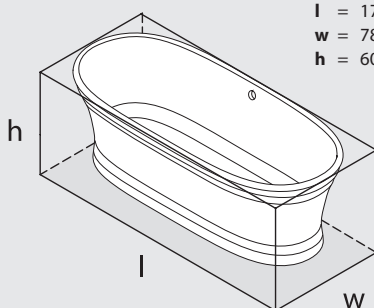

Top view

Front view

Section BB

Shown with K12 waste kit

Side view

Rim detail

Section AA

*All measurements subject to +/-5% tolerance
*Overflow hole not drilled

l = 1797mm / 70 3/4"
w = 780mm / 30 3/4"
h = 608mm / 23 7/8"

.dwg | .dxf | .skp www.vandabaths.com

Massachusetts Code: Approved
cUPC listing by IAPMO: File No. 6574

VA/1204/04/Jan19