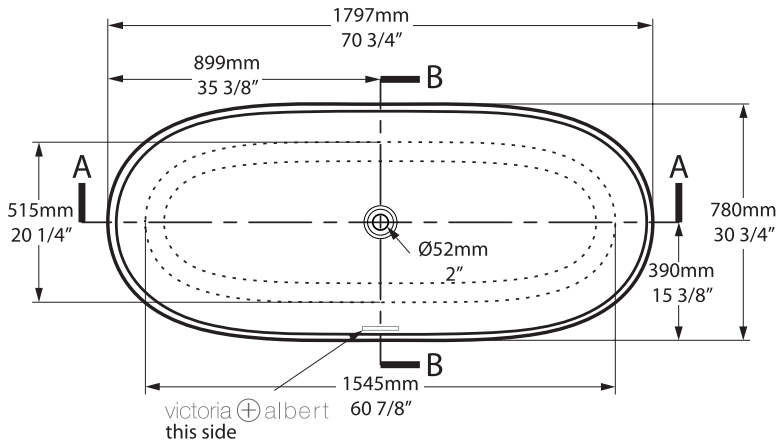

Top view

Front view

Section BB

Shown with K12 waste kit

Side view

Rim detail

Section AA

*All measurements subject to +/-5% tolerance
*Overflow hole not drilled

l = 1797mm / 70 3/4"
w = 780mm / 30 3/4"
h = 608mm / 23 7/8"

.dwg | .dxf | .skp www.vandabaths.com

Massachusetts Code: Approved
cUPC listing by IAPMO: File No. 6574

VA/1204/04/Jan19