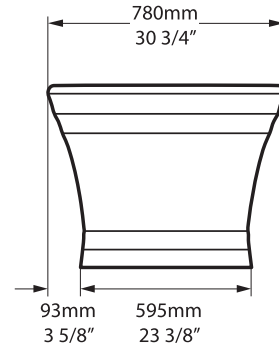

Top view

Front view

Section BB

Shown with K12 waste kit

Side view

Rim detail

Section AA

*All measurements subject to +/-5% tolerance
*Overflow hole not drilled

l = 1797mm / 70 3/4"
w = 780mm / 30 3/4"
h = 608mm / 23 7/8"

.dwg | .dxf | .skp www.vandabaths.com

Massachusetts Code: Approved
cUPC listing by IAPMO: File No. 6574

VA/1204/04/Jan19