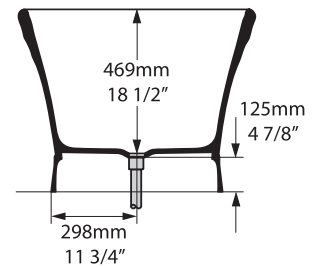

Top view

Front view

Section BB

Shown with K12 waste kit

Side view

Rim detail

Section AA

*All measurements subject to +/-5% tolerance
*Overflow hole not drilled

l = 1797mm / 70 3/4"
w = 780mm / 30 3/4"
h = 608mm / 23 7/8"

.dwg | .dxf | .skp www.vandabaths.com

Massachusetts Code: Approved
cUPC listing by IAPMO: File No. 6574

VA/1204/04/Jan19