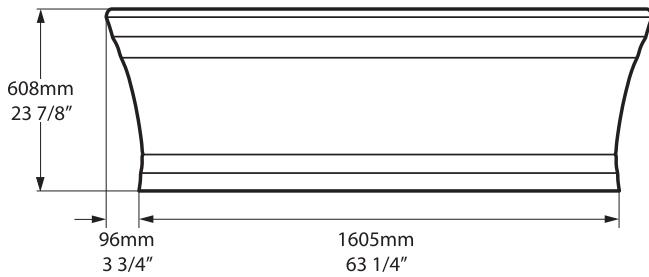

Top view

Front view

Section BB

Shown with K12 waste kit

Side view

Rim detail

Section AA

*All measurements subject to +/-5% tolerance
*Overflow hole not drilled

l = 1797mm / 70 3/4"
w = 780mm / 30 3/4"
h = 608mm / 23 7/8"

.dwg | .dxf | .skp www.vandabaths.com

Massachusetts Code: Approved
cUPC listing by IAPMO: File No. 6574

VA/1204/04/Jan19