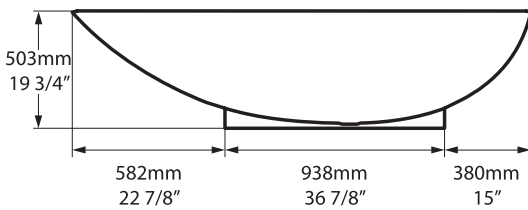

NAP-N-xx-NO

Top view

Front view

Side view

Section BB

Shown with K17 waste kit

Section AA

*All measurements subject to +/-5% tolerance
*Overflow hole not drilled

l = 1900mm / 73 3/4"
w = 845mm / 33 1/4"
h = 503mm / 19 3/4"