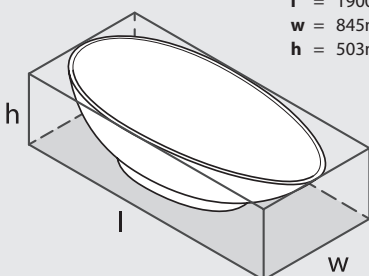

NAP-N-xx-NO

Top view

Front view

Side view

Section BB

Shown with K17 waste kit

Section AA

*All measurements subject to +/-5% tolerance
*Overflow hole not drilled

l = 1900mm / 73 3/4"
w = 845mm / 33 1/4"
h = 503mm / 19 3/4"