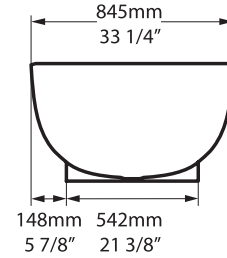

NAP-N-xx-NO

Top view

Front view

Side view

Section BB

Shown with K17 waste kit

Section AA

*All measurements subject to +/-5% tolerance
*Overflow hole not drilled

l = 1900mm / 73 3/4"
w = 845mm / 33 1/4"
h = 503mm / 19 3/4"