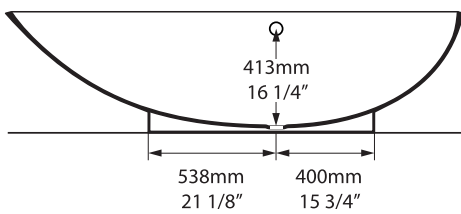

NAP-N-xx-NO

Top view

Front view

Side view

Section BB

Shown with K17 waste kit

Section AA

*All measurements subject to +/-5% tolerance
*Overflow hole not drilled

l = 1900mm / 73 3/4"
w = 845mm / 33 1/4"
h = 503mm / 19 3/4"