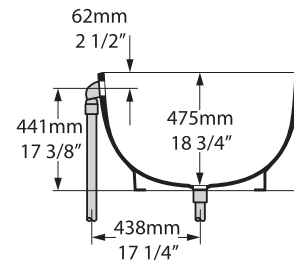

NAP-N-xx-NO

Top view

Front view

Side view

Section BB

Shown with K17 waste kit

Section AA

*All measurements subject to +/-5% tolerance
*Overflow hole not drilled

l = 1900mm / 73 3/4"
w = 845mm / 33 1/4"
h = 503mm / 19 3/4"