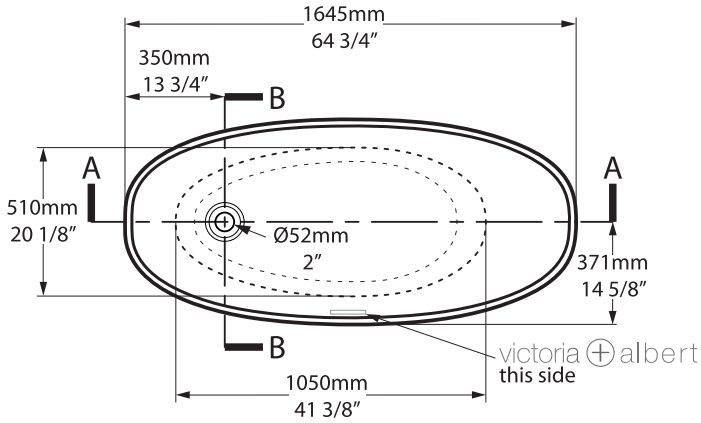

Side view

Mozzano

MOZ-N-xx-NO

Top view