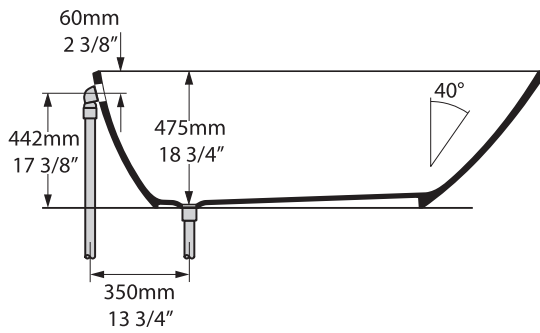

*All measurements subject to +/-5% tolerance
*Overflow hole not drilled

l = 1645mm / 64 3/4"
w = 741mm / 29 1/8"
h = 502mm / 19 3/4"

.dwg | .dxf | .skp www.vandabaths.com

Massachusetts Code: Approved
cUPC listing by IAPMO: File No. 6574