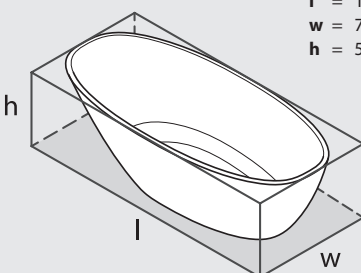

Mozzano

MOZ-N-xx-NO

Top view

Front view

Side view

Section BB

Section AA

Shown with K17 waste kit

*All measurements subject to +/-5% tolerance
*Overflow hole not drilled

l = 1645mm / 64 3/4"
w = 741mm / 29 1/8"
h = 502mm / 19 3/4"

.dwg | .dxf | .skp www.vandabaths.com

Massachusetts Code: Approved
cUPC listing by IAPMO: File No. 6574