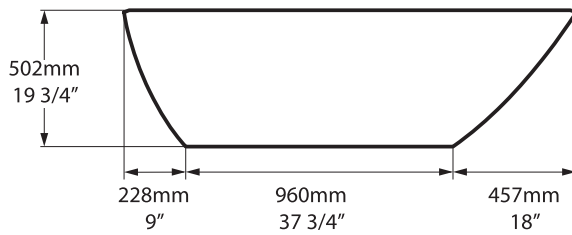

Section AA

Side view