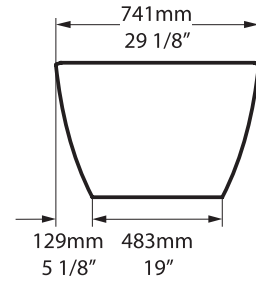

Mozzano

MOZ-N-xx-NO

Front view

Shown with K17 waste kit

*All measurements subject to +/-5% tolerance
*Overflow hole not drilled

l = 1645mm / 64 3/4"
w = 741mm / 29 1/8"
h = 502mm / 19 3/4"

.dwg | .dxf | .skp www.vandabaths.com

Massachusetts Code: Approved
cUPC listing by IAPMO: File No. 6574

VA/1204/09/Jan19