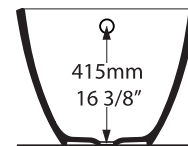

Mozzano

MOZ-N-xx-NO

Top view

Front view

Side view

Section BB

Section AA

Shown with K17 waste kit

*All measurements subject to +/-5% tolerance
*Overflow hole not drilled

l = 1645mm / 64 3/4"
w = 741mm / 29 1/8"
h = 502mm / 19 3/4"

.dwg | .dxf | .skp www.vandabaths.com

Massachusetts Code: Approved
cUPC listing by IAPMO: File No. 6574