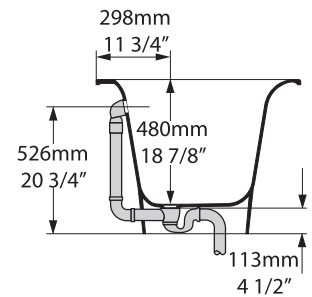

Section BB

Shown with K31 waste kit