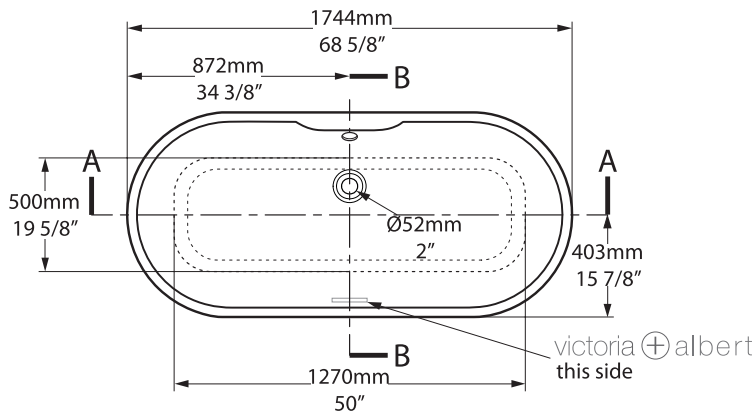

Front view

Monaco

MON-N-SW-OF

Top view