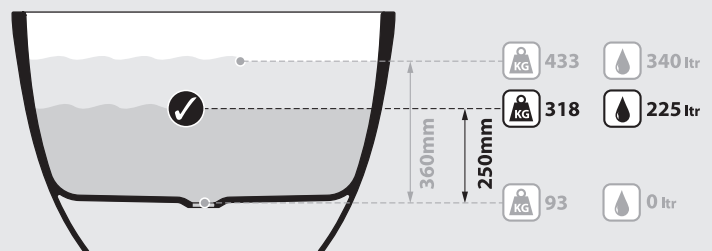

.dwg | .dxf | .skp www.vandabaths.com

VA/1204/05/Jan19