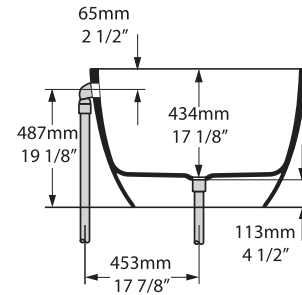

Section BB

Shown with K17 waste kit