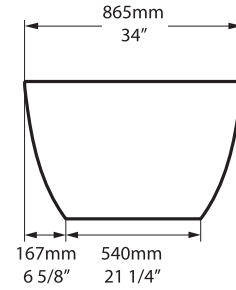

Barcelona 3

BA3-N-xx-NO

Front view

Shown with K17 waste kit

*All measurements subject to +/-5% tolerance
*Overflow hole not drilled

.dwg | .dxf | .skp www.vandabaths.com

VA/1204/05/Jan19