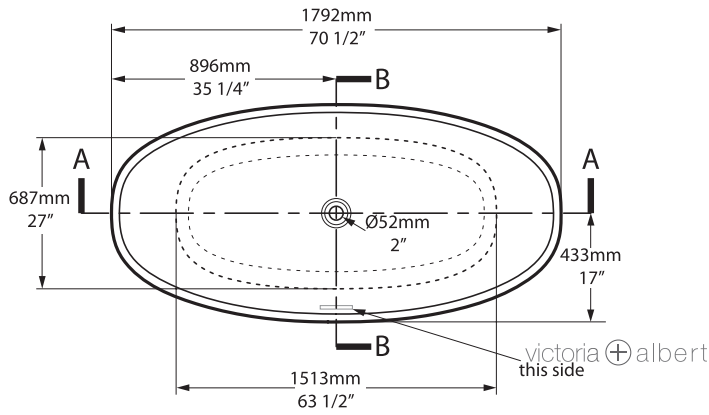

Barcelona 3

BA3-N-xx-NO

Top view