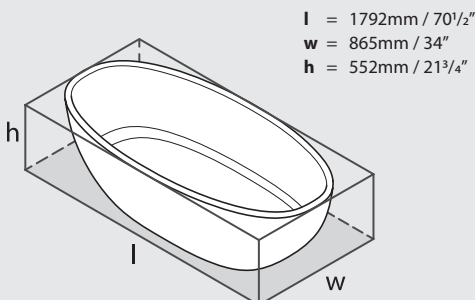

.dwg | .dxf | .skp www.vandabaths.com

VA/1204/05/Jan19