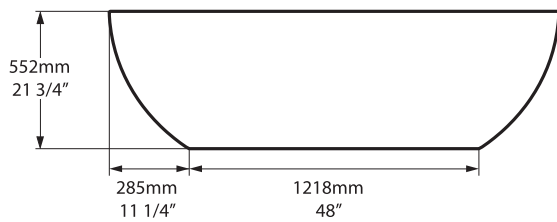

Barcelona 3

BA3-N-xx-NO

Side view

Shown with K17 waste kit

*All measurements subject to +/-5% tolerance
*Overflow hole not drilled

.dwg | .dxf | .skp www.vandabaths.com

VA/1204/05/Jan19