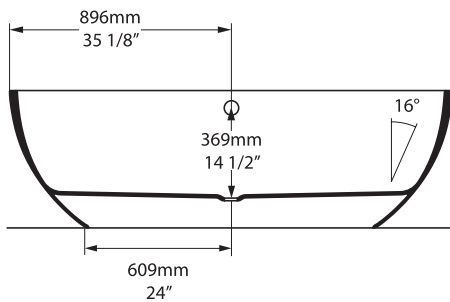

Section AA

*All measurements subject to +/-5% tolerance
*Overflow hole not drilled