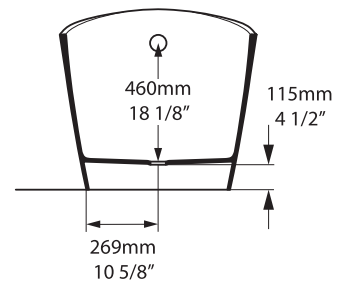

Top view

Front view

Side view

Section BB

Section AA

Shown with K17 waste kit

*All measurements subject to +/-5% tolerance
*Overflow hole not drilled

l = 1632mm / 64 1/4"
w = 794mm / 31 1/4"
h = 859mm / 33 7/8"