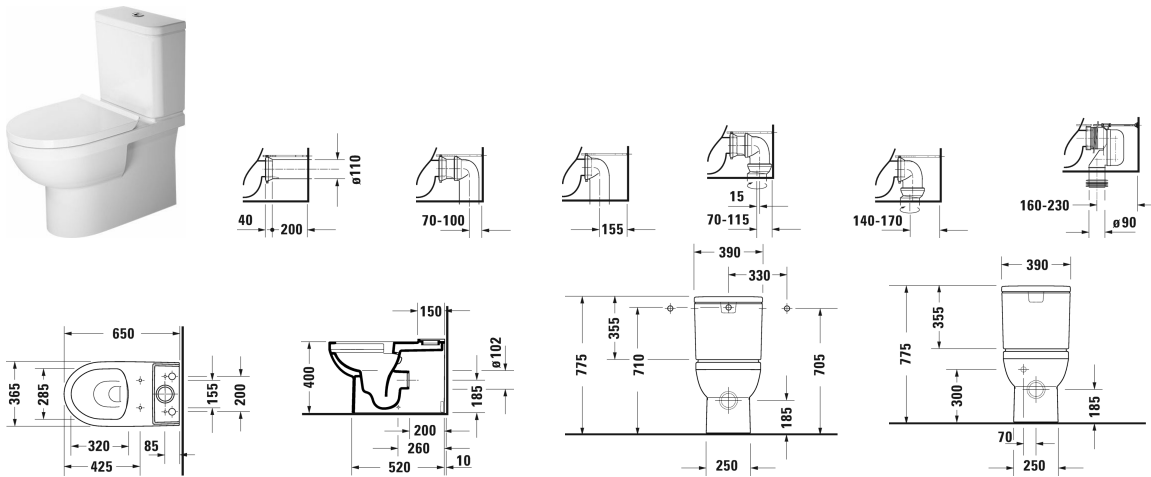

DuraStyle Basic Toilet close-coupled Duravit Rimless® # 218209..00

| < 365 mm > |

Toilet close-coupled Duravit Rimless®	Dimension	Weight	Order number
rimless, (without cistern), washdown model, fixings included, Outlet for Vario connector set, for horizontal and vertical outlet, length adjustable from 70 - 170 mm, and vario connecting bend, vertical outlet from 160 - 230 mm, EWL class 1, 4,5 l			
Colors			
00 White Alpin 20 HygieneGlaze (an antibacterial ceramic glaze that provides almost indefinite effectiveness)			
Variant			
♠	365 x 650 mm	31.500 kilogram	218209..00
Infobox			
Optionally available with a standard seat and cover			
Sanitary ceramics with the special WonderGliss surface finish will remain clean and attractive-looking for a long time to come. When ordering WonderGliss please add a "1" as eleventh digit to the model number.			
Accessory			
Conversion set for back supply		0.200 kilogram	007508
Vario connecting bend for vertical outlet	Ø 100 mm	0.700 kilogram	899025
Vario connector set incl. excenter	Ø 110 mm	1.500 kilogram	001422
Suitable products			
Toilet seat and cover hinges stainless steel, with soft closure,			002079

DuraStyle Basic Toilet close-coupled Duravit Rimless® #
218209..00

|< 365 mm >|

Toilet seat and cover hinges stainless steel, without soft closure,		002071
Cistern with Dual Flush mechanism, chrome, for side supply, 390 x 170 mm	390 x 170 mm	094100
Cistern with Dual Flush mechanism, chrome, bottom left supply, 390 x 170 mm	390 x 170 mm	094110

All drawings contain the necessary measurements which are subject to standard tolerances. They are stated in mm and are non-binding. Exact measurements, in particular for customised installation scenarios, can only be taken from the finished ceramic piece.