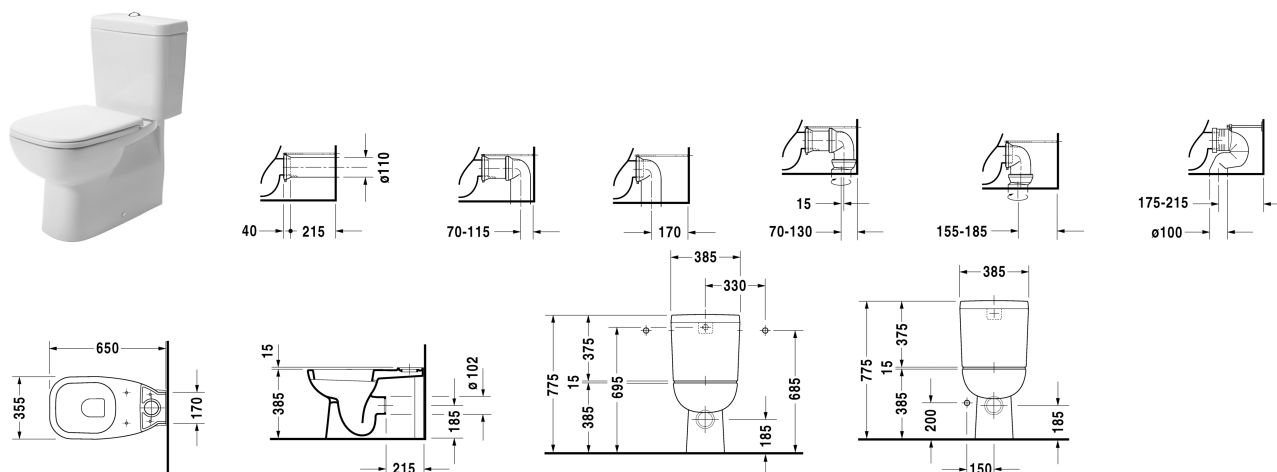

**D-Code Toilet close-coupled # 21180900002**

| &lt; 355 mm &gt; |

Toilet close-coupled	Dimension	Weight	Order number
washdown model, (without cistern), Outlet for Vario connector set, for horizontal and vertical outlet, length adjustable from 70 - 185 mm, and vario connecting bend, vertical outlet from 175 - 215 mm, fixings included, EWL class 2			
<b>Colors</b>			
00 White Alpin			
<b>Variant</b>			
♣ 6,0 l	355 x 650 mm	24,500 kg	21180900002
<b>Accessory</b>			
Vario connector set incl. excenter	Ø 110 mm	1,500 kg	001422
Vario connecting bend for vertical outlet	Ø 100 mm	0,700 kg	899025
<b>Suitable products</b>			
Toilet seat and cover hinges plastic, with soft closure,			006739
Toilet seat and cover hinges stainless steel, without soft closure,			006731
Cistern with Dual Flush mechanism, chrome, EWL class 2, 6/3 l, for side supply, 385 x 170 mm	385 x 170 mm		092700
Cistern with Dual Flush mechanism, chrome, EWL class 2, 6/3 l, bottom left supply, 385 x 170 mm	385 x 170 mm		092710

All drawings contain the necessary measurements which are subject to standard tolerances. They are stated in mm and are non-binding. Exact measurements, in particular for customised installation scenarios, can only be taken from the finished ceramic piece.